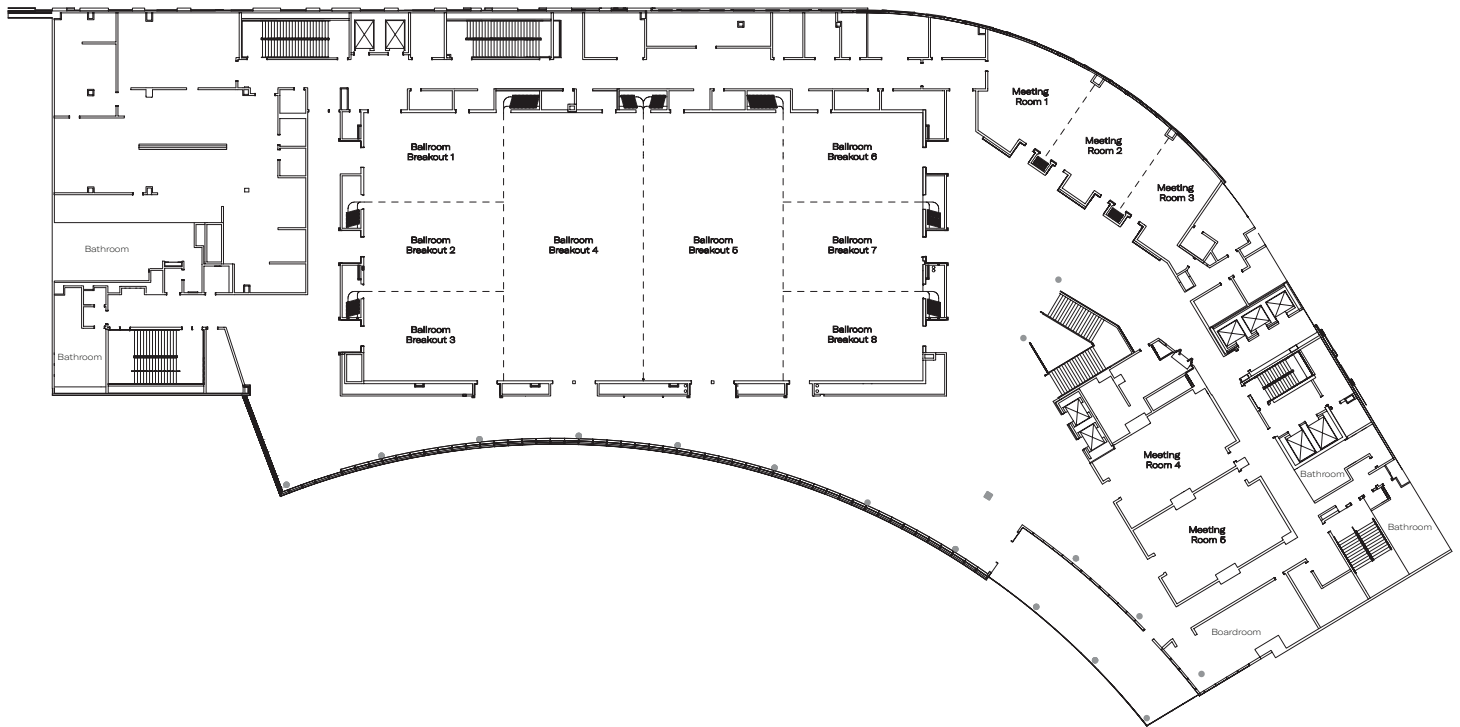

Meeting Space

Room	Sq. Ft.	Ceiling (Ft.)	Boardroom	Classroom	Rounds of 8	Reception	Theater	U Shape	Exhibit 10 x 10
Ballroom									
Ballroom	14194	17	338	946	1183	1419	1577	406	71
Breakout 1	1183	17	28	79	99	118	131	34	
Breakout 2	1183	17	28	79	99	118	131	34	
Breakout 3	1183	17	28	79	99	118	131	34	
Breakout 4	3548	17	84	237	296	355	394	101	18
Breakout 5	3548	17	84	237	296	355	394	101	18
Breakout 6	1183	17	28	79	99	118	131	34	
Breakout 7	1183	17	28	79	99	118	131	34	
Breakout 8	1183	17	28	79	99	118	131	34	
Meeting Rooms									
Meeting Room 1	834		20	56	70	83	93	24	
Meeting Room 2	824		20	55	69	82	92	24	
Meeting Room 3	555		13	37	46	56	62	16	
Meeting Room 4	917		22	61	76	92	102	26	
Meeting Room 5	932		22	62	78	93	104	27	
Additional Function Areas									
Bridal Room	235		6	16	20	24	26	7	
Event Planner Office	141		3	9	12	14	16	4	
Event Planner Office	139		3	9	12	14	15	4	
Coat Closet/Reg	468		11	31	39	47	52	13	
Boardroom	743		18						
Terrace	1259				105	126			