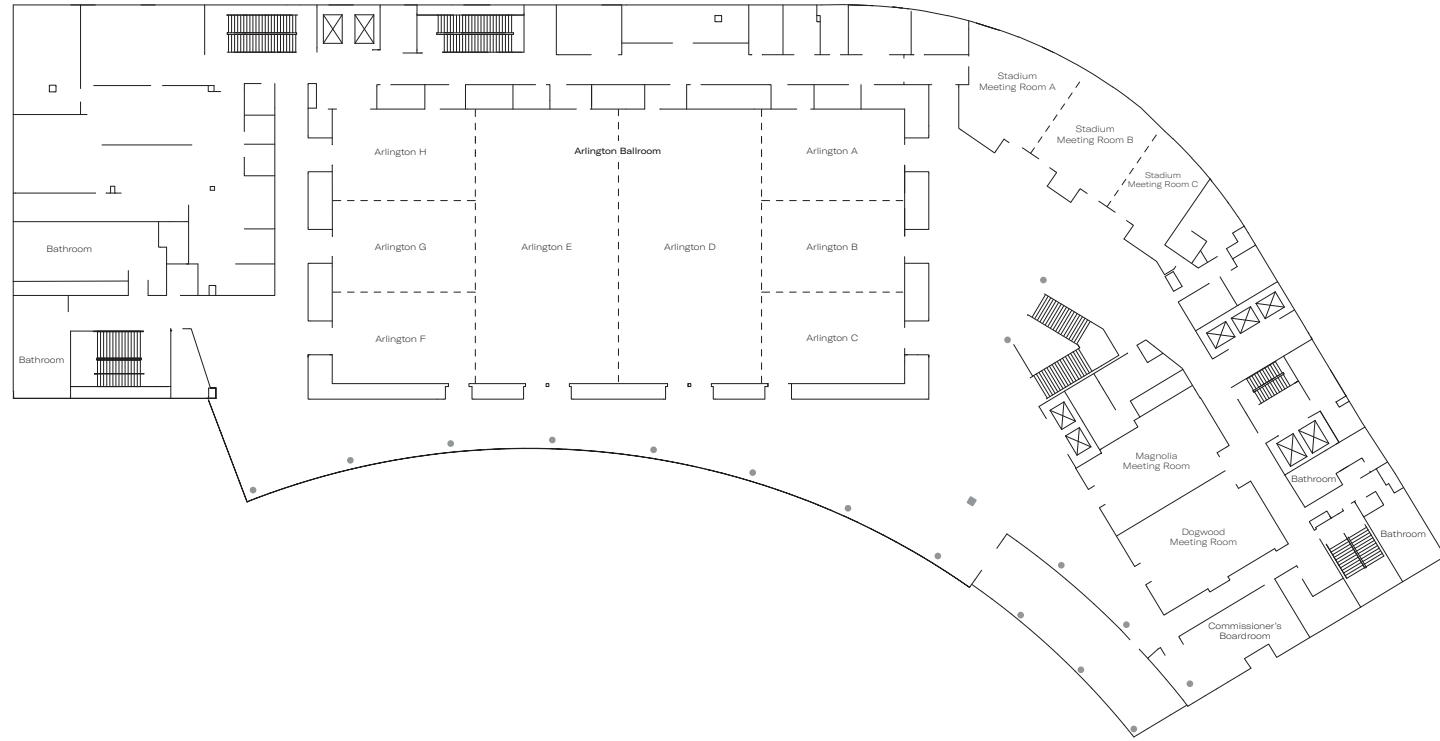

## Meeting Space

Room	Sq. Ft.	Ceiling (Ft.)	Boardroom	Classroom	Rounds (8)	Reception	Theater	U Shape	Exhibit 10 x 10
<b>Arlington Ballroom</b>	14,194	17	338	946	1183	1419	1577	406	71
Arlington A	1,183	17	28	79	99	118	131	34	
Arlington B	1,183	17	28	79	99	118	131	34	
Arlington C	1,183	17	28	79	99	118	131	34	
Arlington D	3,548	17	84	237	296	355	394	101	18
Arlington E	3,548	17	84	237	296	355	394	101	18
Arlington F	1,183	17	28	79	99	118	131	34	
Arlington G	1,183	17	28	79	99	118	131	34	
Arlington H	1,183	17	28	79	99	118	131	34	
<b>Stadium Meeting Room</b>	2,223		40	135	180	224	240	50	
Stadium A	834		20	56	70	83	93	24	
Stadium B	824		20	55	69	82	92	24	
Stadium C	555		13	37	46	56	62	16	
<b>Magnolia Meeting Room</b>	917		22	61	76	92	102	26	
<b>Dogwood Meeting Room</b>	932		22	62	78	93	104	27	
Green Room	235		6	16	20	24	26	7	
Event Planner Office	141		3	9	12	14	16	4	
Event Planner Office	139		3	9	12	14	15	4	
Coat Closet/Reg	468		11	31	39	47	52	13	
<b>Commissioner's Boardroom</b>	743		18						
Terrace	1,259				105	126			