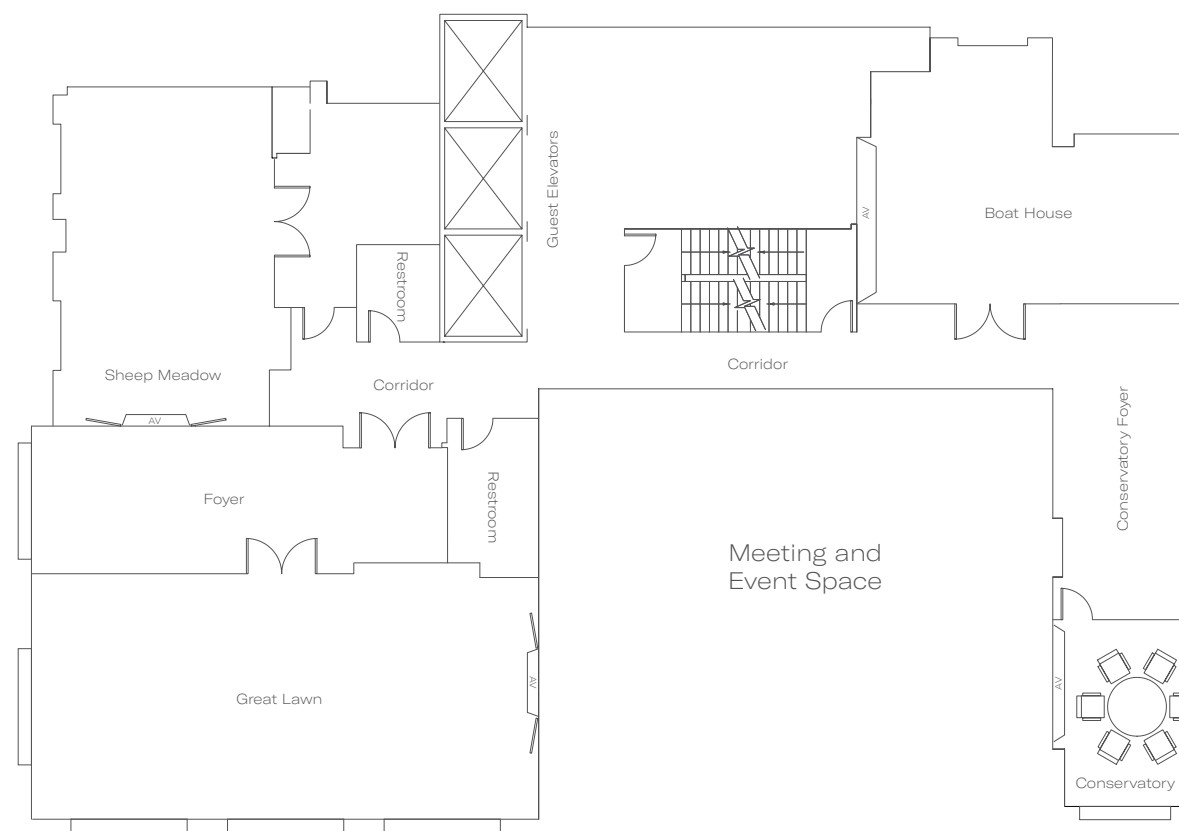

Meeting and Event Space

Room	Dimensions (Ft.)	Sq. Ft.	Classroom	Theater	Reception	Rounds	Boardroom	Crescent
Meeting and Event Space								
Great Lawn	16'9" x 39'	700	40	75	75	60	30	36
Sheep Meadow	26'6" x 17'	500	24	40	50	30	18	15
Boat House	21'9" x 154"	350	20	50	50	40	15	
Conservatory	14' x 12'	200				8		
Regency Room		800		90	75	60	35	
Park Avenue Private Dining Room		328					20	
The Regency Bar & Grill		3500			275	150		

Great Lawn: This multi-purpose 700-square-foot meeting and event room has a small, private lounge area for breaks overlooking Park Avenue and 61st Street

Sheep Meadow: Seating for 20 people, with a small private lounge area for breaks overlooking 61st Street.

Boathouse: Seating for 15 people at a boardroom table, with a small lounge area contained in the meeting -Conservatory. Seating for 6 at a small boardroom table overlooking Park Avenue.

Regency Room: A 784 square-foot space in the back half of the The Regency Bar & Grill with the ability to be closed off from the balance of the restaurant with glass doors.

Top: meeting room
Bottom: guestroom

Clockwise: guest suite, The Regency Bar & Grill, The Regency Bar & Grill private dining room