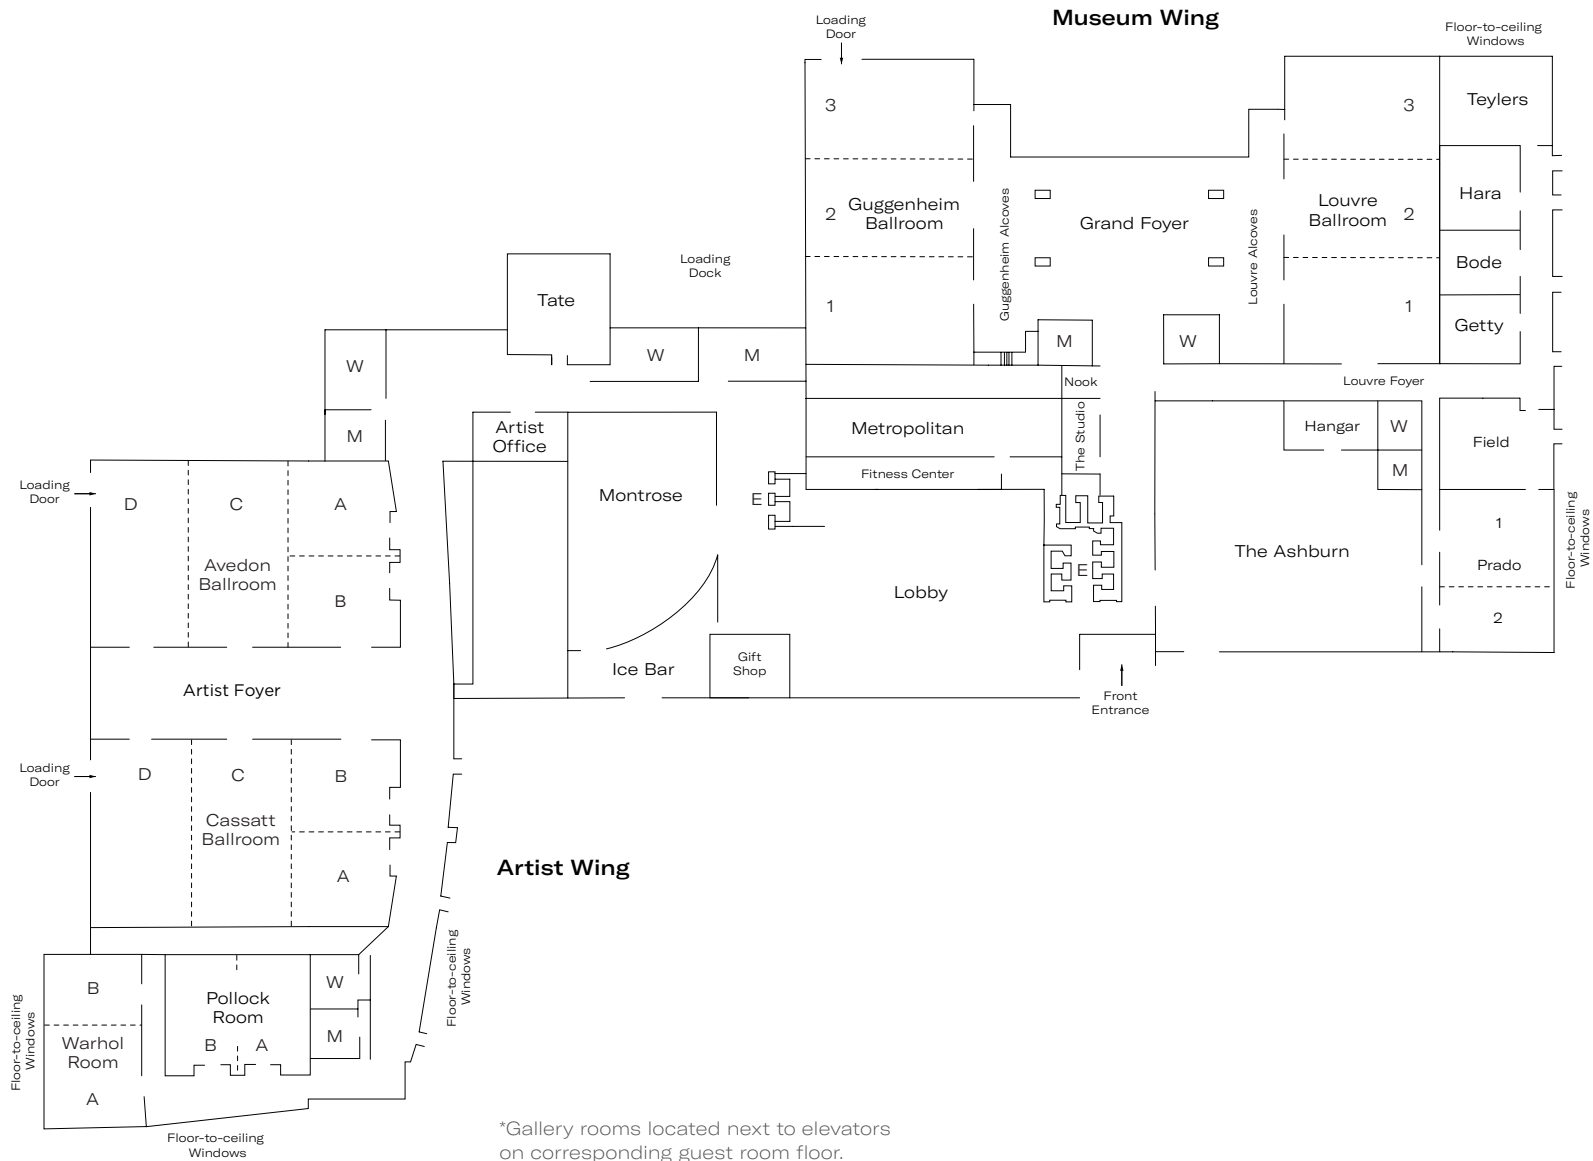

CHICAGO O'HARE

5300 N River Road
Rosemont, IL 60018

847.544.5300

loewshotels.com/chicago-ohare

LOEWS
HOTELS